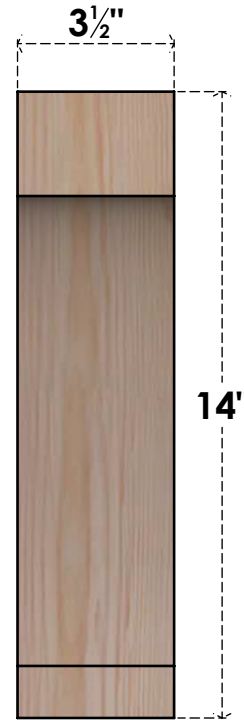

BRC04X06X14IMP00SDF

3 1/2"W X 6"D X 14"H IMPERIAL SMOOTH BRACE, DOUGLAS FIR

SIDE

FRONT

EKENA MILLWORK
 2300 WEST MAIN ST.
 CLARKSVILLE, TX 75426
 TOLL FREE: 866-607-0453
 WWW.EKENAMILLWORK.COM

NOTES

1. INSTALLATION TO BE COMPLETED IN ACCORDANCE WITH MANUFACTURER'S SPECIFICATIONS.
2. DRAWING MAY NOT BE TO SCALE
3. THIS DRAWING IS INTENDED FOR DESIGN AND PLANNING PURPOSES ONLY.
4. ALL INFORMATION CONTAINED HEREIN WAS CURRENT AT THE TIME OF DEVELOPMENT BUT MUST BE REVIEWED AND APPROVED BY THE PRODUCT MANUFACTURER TO BE CONSIDERED ACCURATE.
5. PRODUCTS ARE NOT KILN DRIED. THIS ITEM IS UNIQUE AND WILL CONTAIN THE NATURAL VARIATIONS THAT THE WOOD SPECIES OFFERS. THIS MAY RESULT IN VARIATIONS UP TO 1/4"