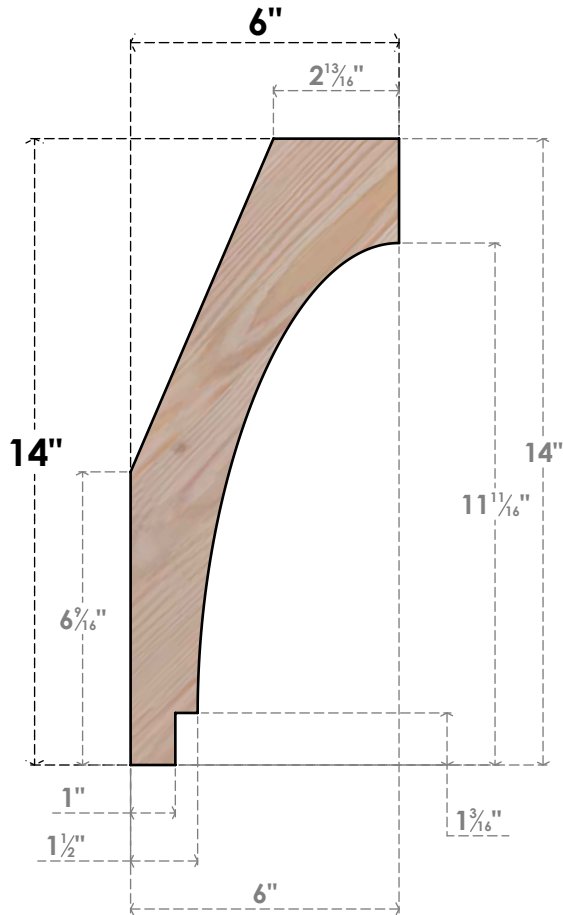

BRC04X06X14IMP00SDF

3 1/2"W X 6"D X 14"H IMPERIAL SMOOTH BRACE, DOUGLAS FIR

SIDE

FRONT

EKENA MILLWORK
 2300 WEST MAIN ST.
 CLARKSVILLE, TX 75426
 TOLL FREE: 866-607-0453
 WWW.EKENAMILLWORK.COM

NOTES

1. INSTALLATION TO BE COMPLETED IN ACCORDANCE WITH MANUFACTURER'S SPECIFICATIONS.
2. DRAWING MAY NOT BE TO SCALE
3. THIS DRAWING IS INTENDED FOR DESIGN AND PLANNING PURPOSES ONLY.
4. ALL INFORMATION CONTAINED HEREIN WAS CURRENT AT THE TIME OF DEVELOPMENT BUT MUST BE REVIEWED AND APPROVED BY THE PRODUCT MANUFACTURER TO BE CONSIDERED ACCURATE.
5. PRODUCTS ARE NOT KILN DRIED. THIS ITEM IS UNIQUE AND WILL CONTAIN THE NATURAL VARIATIONS THAT THE WOOD SPECIES OFFERS. THIS MAY RESULT IN VARIATIONS UP TO 1/4"